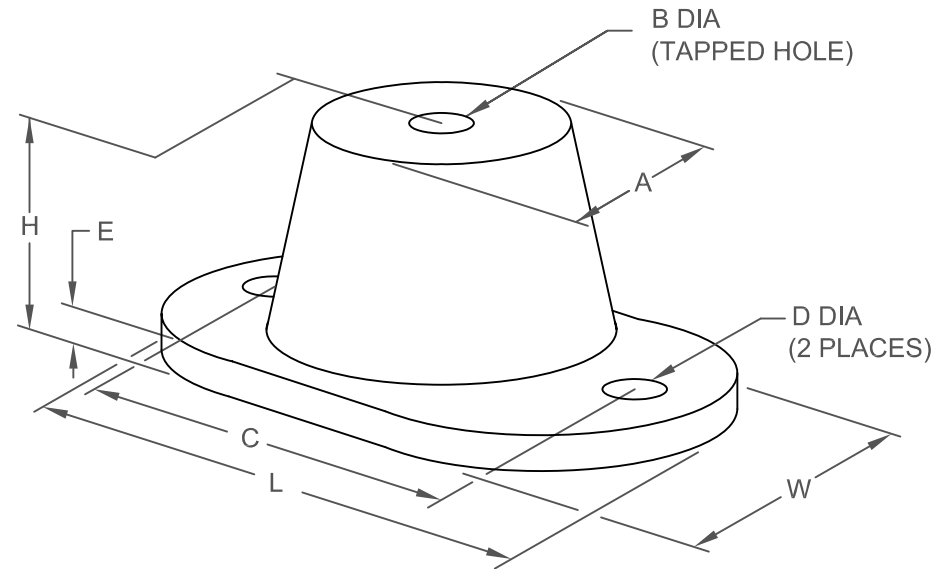

RD MOUNT
S-I UNITS (mm AND kg)

| TYPE | L | W | A | B | C | D | E | H |
|---------------|-----|-----|----|----|-----|----|----|----|
| RDA-55/125 | 81 | 46 | 32 | 8 | 60 | 9 | 5 | 38 |
| RDB-120/375 | 98 | 60 | 44 | 10 | 76 | 9 | 6 | 44 |
| RDC-250/1100 | 140 | 83 | 64 | 13 | 105 | 14 | 6 | 64 |
| RDD-2250/4000 | 159 | 117 | 95 | 13 | 127 | 14 | 10 | 70 |

STANDARD RATINGS

| TYPE | SIZE | COLOR | RATED | |
|-------|------|--------|-------|-------|
| | | | LOAD | DEFL. |
| RDA | 55 | YELLOW | 25 | 10 |
| RDA | 125 | BLUE | 57 | 10 |
| RDB | 120 | ORANGE | 54 | 13 |
| RDB | 220 | GREEN | 100 | 13 |
| RDB | 375 | BLUE | 170 | 13 |
| RDC | 250 | YELLOW | 113 | 13 |
| RDC | 600 | BLUE | 272 | 13 |
| RDC | 1100 | WHITE | 499 | 13 |
| * RDD | 2250 | RED | 1021 | 13 |
| * RDD | 3000 | GREEN | 1361 | 13 |
| * RDD | 4000 | GRAY | 1814 | 13 |

Drawing No:
S-02.05-11
METRIC