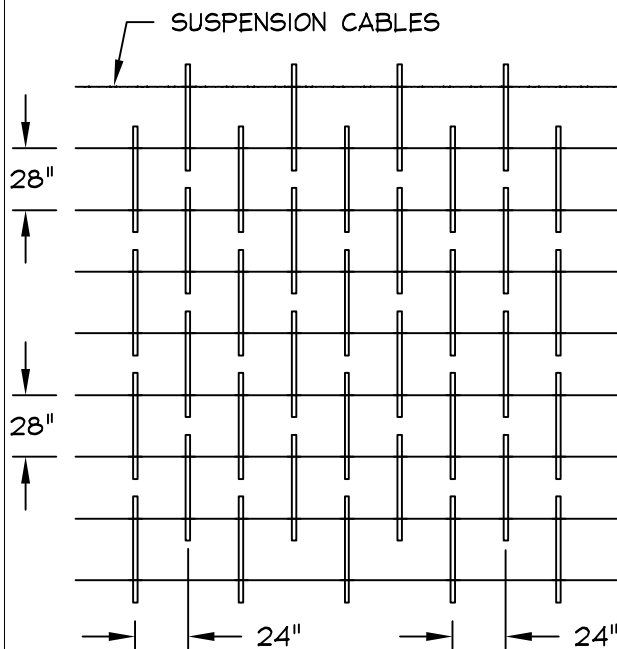

HONEYCOMB PATTERN

PARALLEL PATTERN

NOT TO SCALE

TITLE  
**KB-803  
 INSTALLATION INSTRUCTIONS**

LAST DATE  
 REVISED  
**8/11/03**

DRAWN BY

DRAWING NO.

**INSTAL31**

T-DWG