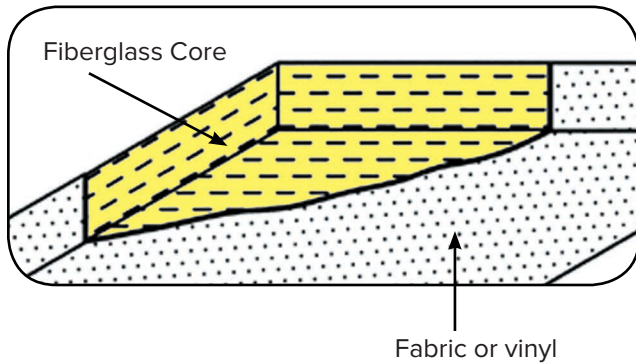

HardSide - Acoustical Cloud

DESCRIPTION

Horizontally suspended acoustical cloud panel, wrapped in fabric or vinyl.

COMPOSITION

6-7 PCF fiberglass core
Chemically hardened edges
Rotofast cloud clips for suspension
Wrapped in fabric from Guilford of Maine, or factory-approved customer-selected material

ACOUSTICAL PERFORMANCE

NRC:*

1" thick = 0.80

2" thick = 1.00

(This panel is available in 1/2", 3/4", 1", 2", 3" and 4" thicknesses)

Contact the factory for test data

*Note: Absorption data for A (flush) mounting.

Suspension of panels will increase sound absorption coefficients.

FIRE TEST DATA

Class A per ASTM E84

Flame Spread - 25 or less

APPLICATIONS

- Large interior ceiling applications where superior acoustical performance is required.
- Multi-Purpose Rooms
- Office spaces with high ceilings
- Large reverberant rooms with high ceilings
- Restaurants with exposed roof structure
- Gymnasiums

MOUNTING

To be mounted following manufacturer's recommendations.

EDGE OPTIONS

Square

Bevel

Radius

Pencil

kineticsnoise.com
sales@kineticsnoise.com
1-800-959-1229