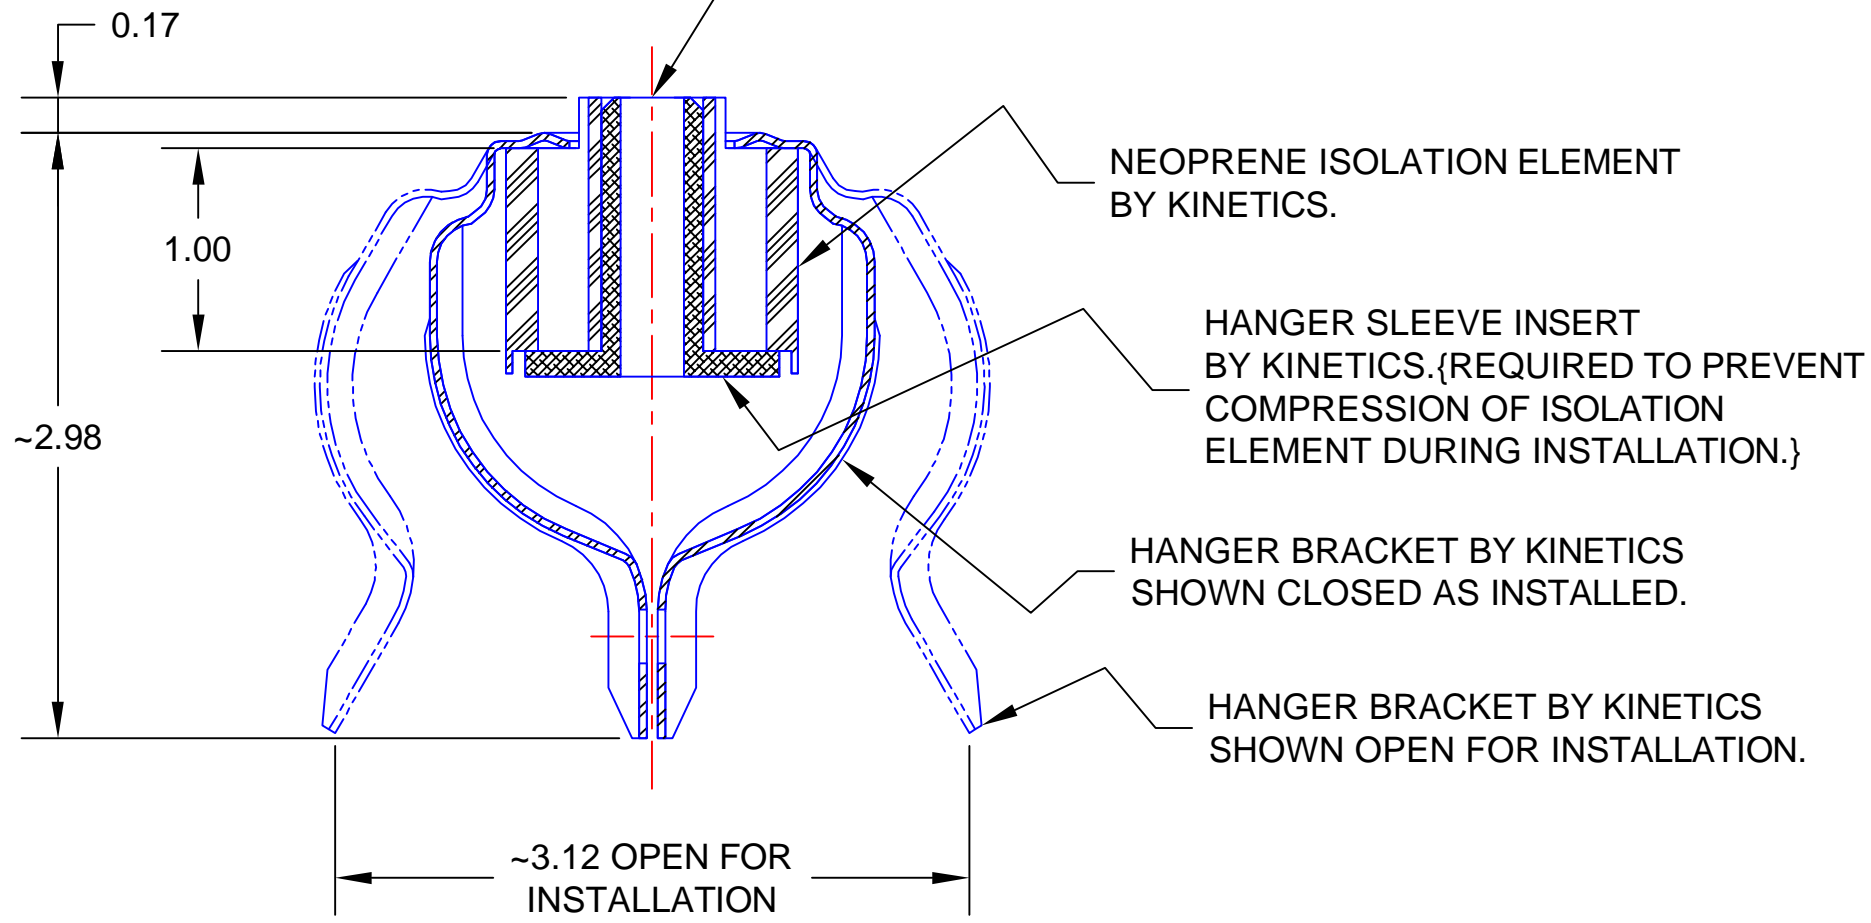

MODEL IsoGrid PRODUCT DATA

ITEM	MODEL	RATED LOAD (lbs)	RECOMMENDED LAYERS OF DRYWALL	DOT COLOR
01	IsoGrid-40	41	1	WHITE
02	IsoGrid-105	106	2	GREEN
03	IsoGrid-160	158	3	RED

Ø0.31 HOLE IN HANGER SLEEVE FOR ANCHOR/FASTENER BY OTHERS.

TITLE KNC MODEL- IsoGrid
NEOPRENE CEILING
ISOLATION HANGER

LAST DATE
REVISED
6-12-07

REVISED BY
MVG

DRAWING NO.
SS-20041010-00